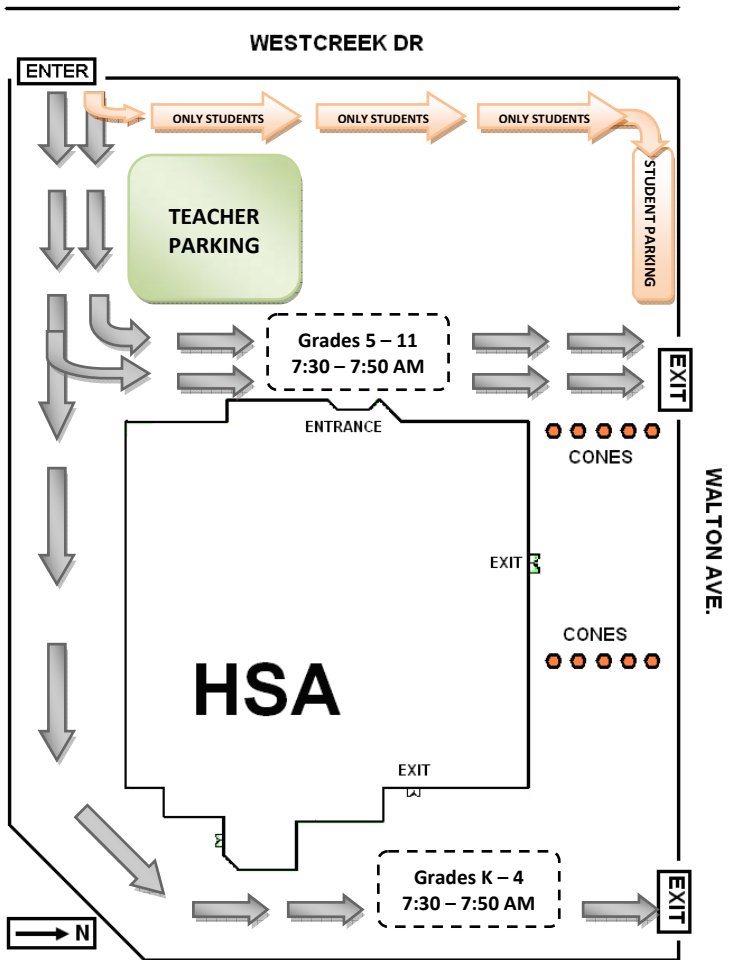

HARMONY SCIENCE ACADEMY – FORT WORTH

TRAFFIC FLOW CHART

2009 - 2010

DROP OFF

PICK UP